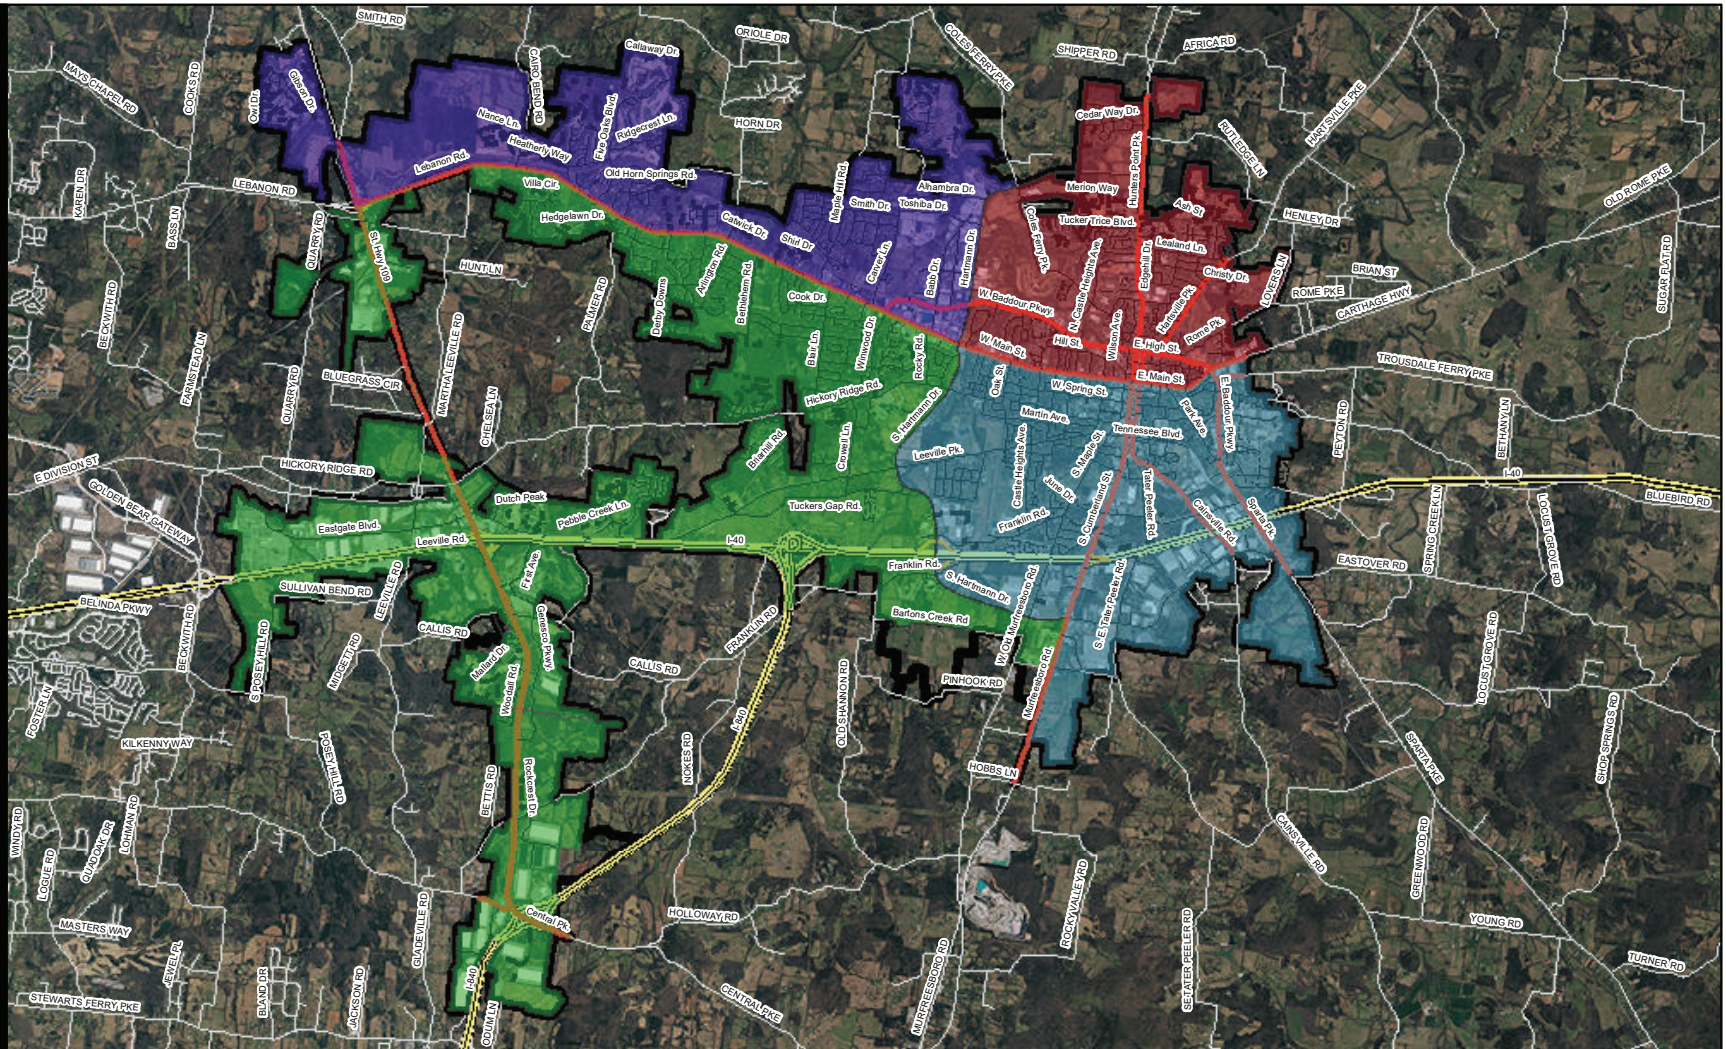

UPDATED SANITATION SCHEDULE

Effective
July 5, 2022

CITY OF LEBANON TENNESSEE

Legend					
	City Street		Private Street		Tuesday Pickup
	County		Ramp		Wednesday Pickup
	Future/Proposed Street		State Route		Thursday Pickup
	Interstate		Undev Right of Way		Friday Pickup
			City Limits		

City of Lebanon
www.lebanontn.org
Interactive Mapping Site
<https://maps.lebanontn.org/ROKMAPS/>

**City of Lebanon
Sanitation
Pick Up Zone**

1 inch = 9,000 feet

0 4,500 9,000

Feet

Created By: Patrick Robbins
Date Created: 4/14/2022